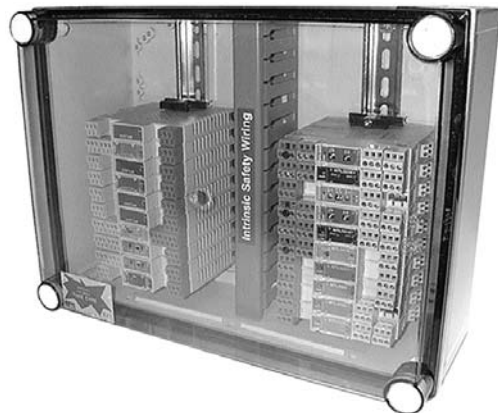

IS222-11A Eleven IS122-1A isolators in a NEMA 4X (IP66) enclosure

IS222-12A Twelve IS122-1A isolators in a NEMA 4X (IP66) enclosure

IS222-13A Thirteen IS122-1A isolators in a NEMA 4X (IP66) enclosure

IS222-14A Fourteen IS122-1A isolators in a NEMA 4X (IP66) enclosure

IS222-15A Fifteen IS122-1A isolators in a NEMA 4X (IP66) enclosure

IS222-16A

IS222-17A

IS222-18A

IS222-19A

IS222-20A

Sixteen IS122-1A isolators in a NEMA 4X (IP66) enclosure

Seventeen IS122-1A isolators in a NEMA 4X (IP66) enclosure

Eighteen IS122-1A isolators in a NEMA 4X (IP66) enclosure

Nineteen IS122-1A isolators in a NEMA 4X (IP66) enclosure

Twenty IS122-1A isolators in a NEMA 4X (IP66) enclosure