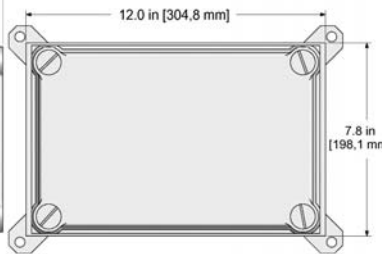

IS222-3A Three IS122-1A isolators in a NEMA 4X (IP66) enclosure

IS222-4A Four IS122-1A isolators in a NEMA 4X (IP66) enclosure

IS222-5A Five IS122-1A isolators in a NEMA 4X (IP66) enclosure

IS222-6A Six IS122-1A isolators in a NEMA 4X (IP66) enclosure

IS222-7A Seven IS122-1A isolators in a NEMA 4X (IP66) enclosure

IS222-8A Eight IS122-1A isolators in a NEMA 4X (IP66) enclosure

IS222-9A Nine IS122-1A isolators in a NEMA 4X (IP66) enclosure

IS222-10A Ten IS122-1A isolators in a NEMA 4X (IP66) enclosure