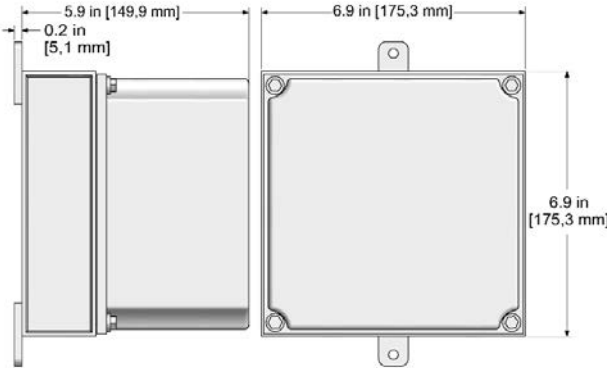

IS211-3A Three IS111-1A barriers in a NEMA 4X (IP66) enclosure

IS211-4A Four IS111-1A barriers in a NEMA 4X (IP66) enclosure

IS211-5A Five IS111-1A barriers in a NEMA 4X (IP66) enclosure

IS211-6A Six IS111-1A barriers in a NEMA 4X (IP66) enclosure

IS211-7A Seven IS111-1A barriers in a NEMA 4X (IP66) enclosure

IS211-8A Eight IS111-1A barriers in a NEMA 4X (IP66) enclosure

IS211-9A Nine IS111-1A barriers in a NEMA 4X (IP66) enclosure

IS211-10A Ten IS111-1A barriers in a NEMA 4X (IP66) enclosure